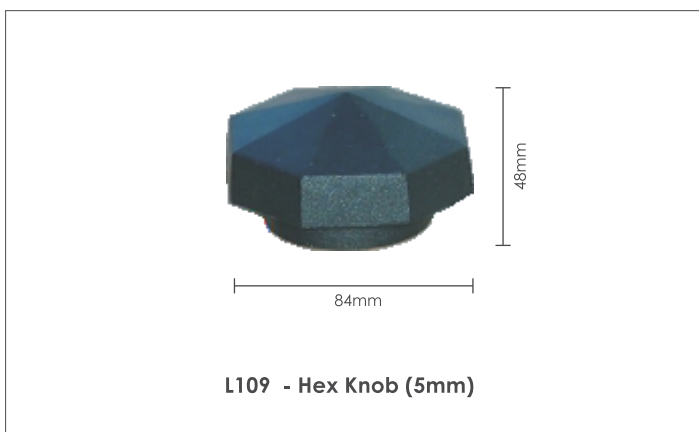

KNOBS

MODEL NUMBER

SMALL KNOB
LARGE KNOB
SPIKE KNOB
DROP KNOB
REXFORD KNOB
HEX KNOB

SPECIFICATIONS

BODY : LM 6 die cast aluminium.

FINISH : Powder coated and paint technique.

COLOURS

- | | | | |
|--|-----------------|--|---------------------|
| | Black (BL) | | Antique Green (AG) |
| | White (WH) | | Antique Gold (AD) |
| | Moss Green (MG) | | Antique Silver (AS) |
| | | | Antique Copper (AC) |