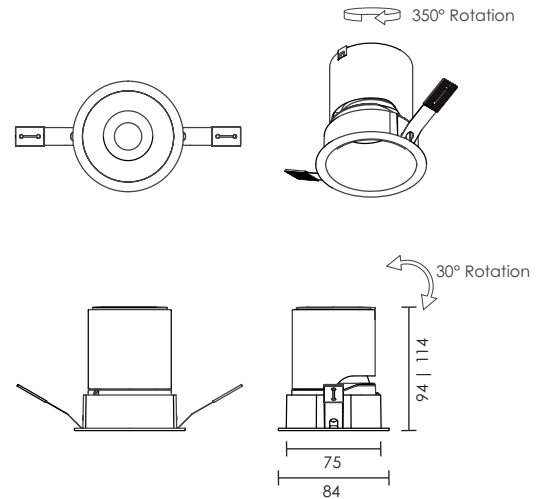

COLOURS

-  Black (B)
-  White (W)

LUMINAIRE

DIMENSIONS IN MM

ENIGMA ROUND 75

Size : 84mm Ø x 94mm or 114mm
Cut-out : 75mm Ø
Power : 15W or 20W
Luminous Flux : 1650 lm or 2100 lm
CCT : 2700K | 3000K | 4000K.
CRI : >90.
Beam Degree : 15° | 24° | 36° | 50°

ENIGMA ROUND TRIMLESS 75

Size : 95mm Ø x 94mm or 114mm
Cut-out : 75mm Ø
Power : 15W or 20W
Luminous Flux : 1650 lm or 2100 lm
CCT : 2700K | 3000K | 4000K.
CRI : >90.
Beam Degree : 15° | 24° | 36° | 50°

LUMINAIRE

DIMENSIONS IN MM

ENIGMA SQUARE 75

Size : 82mm Ø x 93mm or 114mm
Cut-out : 75mm x 75mm
Power : 15W or 20W
Luminous Flux : 1650 lm or 2100 lm
CCT : 2700K | 3000K | 4000K.
CRI : >90.
Beam Degree : 15° | 24° | 36° | 50°

 75mm x 75mm

ENIGMA SQUARE TRIMLESS 75

Size : 98mm Ø x 93mm or 114mm
Cut-out : 75mm x 75mm
Power : 15W or 20W
Luminous Flux : 1650 lm or 2100 lm
CCT : 2700K | 3000K | 4000K.
CRI : >90.
Beam Degree : 15° | 24° | 36° | 50°