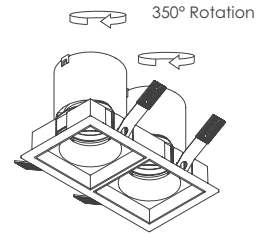

LUMINAIRE

DIMENSIONS IN MM

ENIGMA SQUARE 75

Size : 82mm Ø x 93mm or 114mm
Cut-out : 75mm x 75mm
Power : 15W or 20W
Luminous Flux : 1650 lm or 2100 lm
CCT : 2700K | 3000K | 4000K.
CRI : >90.
Beam Degree : 15° | 24° | 36° | 50°

 75mm x 75mm

ENIGMA SQUARE TRIMLESS 75

Size : 98mm Ø x 93mm or 114mm
Cut-out : 75mm x 75mm
Power : 15W or 20W
Luminous Flux : 1650 lm or 2100 lm
CCT : 2700K | 3000K | 4000K.
CRI : >90.
Beam Degree : 15° | 24° | 36° | 50°

 75mm x 75mm

LUMINAIRE

DIMENSIONS IN MM

ENIGMA CLUSTER 75

Size : 86mm x 158mm x 96 or 114mm
Cut-out : 75mm x 148mm
Power : 15W or 20W (per module)
Luminous Flux : 1650 lm or 2100 lm
CCT : 2700K | 3000K | 4000K.
CRI : >90.
Beam Degree : 15° | 24° | 36° | 50°

 75mm x 148mm

ENIGMA CLUSTER TRIMLESS 75

Size : 72mm x 145mm x 93 or 114mm
Cut-out : 73mm x 150mm
Power : 15W or 20W (per module)
Luminous Flux : 1650 lm or 2100 lm
CCT : 2700K | 3000K | 4000K.
CRI : >90.
Beam Degree : 15° | 24° | 36° | 50°