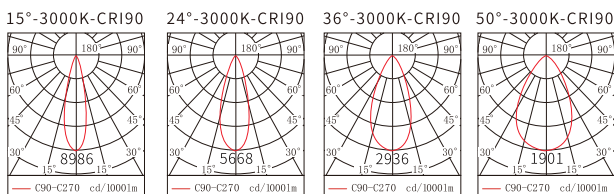

COLOURS

-  Black (B)
-  White (W)

LUMINAIRE

DIMENSIONS IN MM

ENIGMA ROUND 75

Size : 84mm Ø x 94mm or 114mm
Cut-out : 75mm Ø
Power : 15W or 20W
Luminous Flux : 1650 lm or 2100 lm
CCT : 2700K | 3000K | 4000K.
CRI : >90.
Beam Degree : 15° | 24° | 36° | 50°

ENIGMA ROUND TRIMLESS 75

Size : 95mm Ø x 94mm or 114mm
Cut-out : 75mm Ø
Power : 15W or 20W
Luminous Flux : 1650 lm or 2100 lm
CCT : 2700K | 3000K | 4000K.
CRI : >90.
Beam Degree : 15° | 24° | 36° | 50°

LUMINAIRE

DIMENSIONS IN MM

ENIGMA SQUARE 75

Size : 82mm Ø x 93mm or 114mm
Cut-out : 75mm x 75mm
Power : 15W or 20W
Luminous Flux : 1650 lm or 2100 lm
CCT : 2700K | 3000K | 4000K.
CRI : >90.
Beam Degree : 15° | 24° | 36° | 50°

 75mm x 75mm

LUMINAIRE

DIMENSIONS IN MM

ENIGMA CLUSTER 75

Size : 86mm x 158mm x 96 or 114mm
Cut-out : 75mm x 148mm
Power : 15W or 20W (per module)
Luminous Flux : 1650 lm or 2100 lm
CCT : 2700K | 3000K | 4000K.
CRI : >90.
Beam Degree : 15° | 24° | 36° | 50°