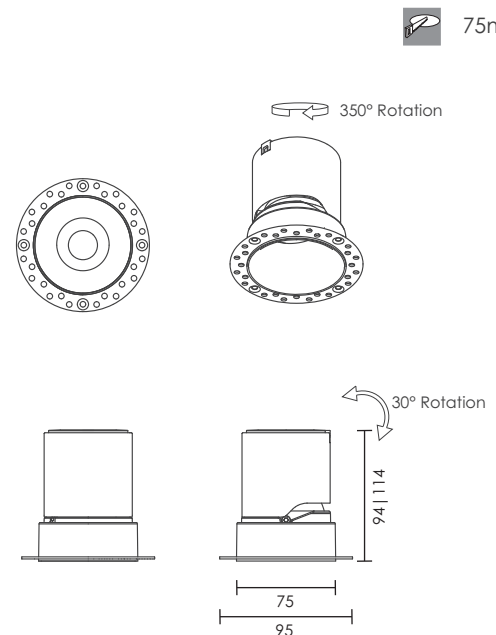

COLOURS

-  Black (B)
-  White (W)

LUMINAIRE

DIMENSIONS IN MM

ENIGMA ROUND 75

Size : 84mm Ø x 94mm or 114mm
Cut-out : 75mm Ø
Power : 15W or 20W
Luminous Flux : 1650 lm or 2100 lm
CCT : 2700K | 3000K | 4000K.
CRI : >90.
Beam Degree : 15° | 24° | 36° | 50°

ENIGMA ROUND TRIMLESS 75

Size : 95mm Ø x 94mm or 114mm
Cut-out : 75mm Ø
Power : 15W or 20W
Luminous Flux : 1650 lm or 2100 lm
CCT : 2700K | 3000K | 4000K.
CRI : >90.
Beam Degree : 15° | 24° | 36° | 50°

LUMINAIRE

DIMENSIONS IN MM

ENIGMA SQUARE 75

Size : 82mm Ø x 93mm or 114mm
Cut-out : 75mm x 75mm
Power : 15W or 20W
Luminous Flux : 1650 lm or 2100 lm
CCT : 2700K | 3000K | 4000K.
CRI : >90.
Beam Degree : 15° | 24° | 36° | 50°

 75mm x 75mm

LUMINAIRE

DIMENSIONS IN MM

ENIGMA CLUSTER 75

Size : 86mm x 158mm x 96 or 114mm
Cut-out : 75mm x 148mm
Power : 15W or 20W (per module)
Luminous Flux : 1650 lm or 2100 lm
CCT : 2700K | 3000K | 4000K.
CRI : >90.
Beam Degree : 15° | 24° | 36° | 50°