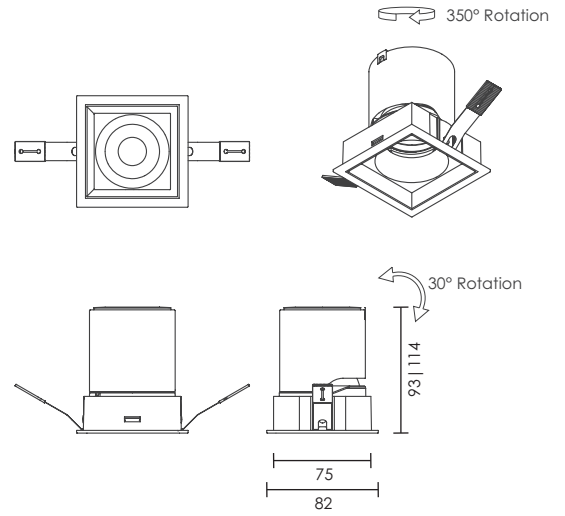

ENIGMA ROUND TRIMLESS 75

Size : 95mm Ø x 94mm or 114mm
Cut-out : 75mm Ø
Power : 15W or 20W
Luminous Flux : 1650 lm or 2100 lm
CCT : 2700K | 3000K | 4000K.
CRI : >90.
Beam Degree : 15° | 24° | 36° | 50°

LUMINAIRE

DIMENSIONS IN MM

ENIGMA SQUARE 75

Size : 82mm Ø x 93mm or 114mm
Cut-out : 75mm x 75mm
Power : 15W or 20W
Luminous Flux : 1650 lm or 2100 lm
CCT : 2700K | 3000K | 4000K.
CRI : >90.
Beam Degree : 15° | 24° | 36° | 50°

 75mm x 75mm

ENIGMA SQUARE TRIMLESS 75

Size : 98mm Ø x 93mm or 114mm
Cut-out : 75mm x 75mm
Power : 15W or 20W
Luminous Flux : 1650 lm or 2100 lm
CCT : 2700K | 3000K | 4000K.
CRI : >90.
Beam Degree : 15° | 24° | 36° | 50°

 75mm x 75mm

LUMINAIRE

DIMENSIONS IN MM

ENIGMA CLUSTER 75

Size : 86mm x 158mm x 96 or 114mm
Cut-out : 75mm x 148mm
Power : 15W or 20W (per module)
Luminous Flux : 1650 lm or 2100 lm
CCT : 2700K | 3000K | 4000K.
CRI : >90.
Beam Degree : 15° | 24° | 36° | 50°