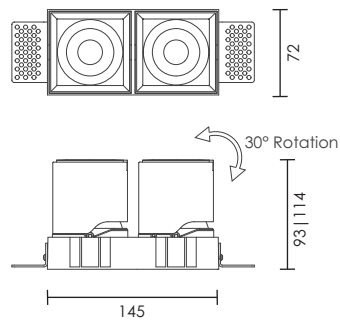

LUMINAIRE

DIMENSIONS IN MM

ENIGMA SQUARE 75

Size : 82mm Ø x 93mm or 114mm
Cut-out : 75mm x 75mm
Power : 15W or 20W
Luminous Flux : 1650 lm or 2100 lm
CCT : 2700K | 3000K | 4000K.
CRI : >90.
Beam Degree : 15° | 24° | 36° | 50°

 75mm x 75mm

ENIGMA SQUARE TRIMLESS 75

Size : 98mm Ø x 93mm or 114mm
Cut-out : 75mm x 75mm
Power : 15W or 20W
Luminous Flux : 1650 lm or 2100 lm
CCT : 2700K | 3000K | 4000K.
CRI : >90.
Beam Degree : 15° | 24° | 36° | 50°

 75mm x 75mm

LUMINAIRE

DIMENSIONS IN MM

ENIGMA CLUSTER 75

Size : 86mm x 158mm x 96 or 114mm
Cut-out : 75mm x 148mm
Power : 15W or 20W (per module)
Luminous Flux : 1650 lm or 2100 lm
CCT : 2700K | 3000K | 4000K.
CRI : >90.
Beam Degree : 15° | 24° | 36° | 50°

 75mm x 148mm

ENIGMA CLUSTER TRIMLESS 75

Size : 72mm x 145mm x 93 or 114mm
Cut-out : 73mm x 150mm
Power : 15W or 20W (per module)
Luminous Flux : 1650 lm or 2100 lm
CCT : 2700K | 3000K | 4000K.
CRI : >90.
Beam Degree : 15° | 24° | 36° | 50°