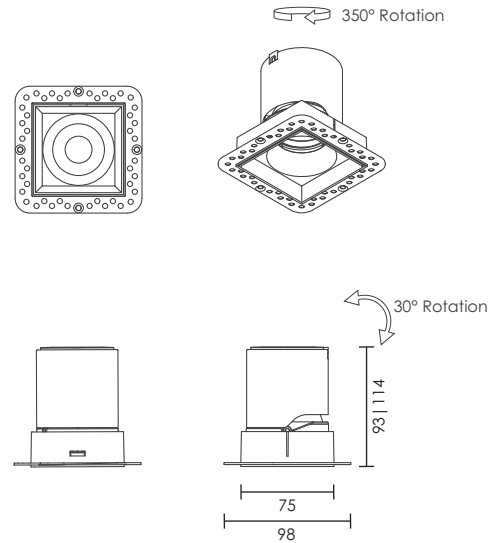

LUMINAIRE

DIMENSIONS IN MM

ENIGMA SQUARE 75

Size : 82mm Ø x 93mm or 114mm
Cut-out : 75mm x 75mm
Power : 15W or 20W
Luminous Flux : 1650 lm or 2100 lm
CCT : 2700K | 3000K | 4000K.
CRI : >90.
Beam Degree : 15° | 24° | 36° | 50°

 75mm x 75mm

ENIGMA SQUARE TRIMLESS 75

Size : 98mm Ø x 93mm or 114mm
Cut-out : 75mm x 75mm
Power : 15W or 20W
Luminous Flux : 1650 lm or 2100 lm
CCT : 2700K | 3000K | 4000K.
CRI : >90.
Beam Degree : 15° | 24° | 36° | 50°

 75mm x 75mm

LUMINAIRE

DIMENSIONS IN MM

ENIGMA CLUSTER 75

Size : 86mm x 158mm x 96 or 114mm
Cut-out : 75mm x 148mm
Power : 15W or 20W (per module)
Luminous Flux : 1650 lm or 2100 lm
CCT : 2700K | 3000K | 4000K.
CRI : >90.
Beam Degree : 15° | 24° | 36° | 50°

 75mm x 148mm

ENIGMA CLUSTER TRIMLESS 75

Size : 72mm x 145mm x 93 or 114mm
Cut-out : 73mm x 150mm
Power : 15W or 20W (per module)
Luminous Flux : 1650 lm or 2100 lm
CCT : 2700K | 3000K | 4000K.
CRI : >90.
Beam Degree : 15° | 24° | 36° | 50°