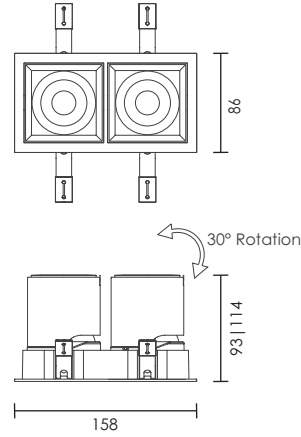

LUMINAIRE

DIMENSIONS IN MM

ENIGMA SQUARE 75

Size : 82mm Ø x 93mm or 114mm
Cut-out : 75mm x 75mm
Power : 15W or 20W
Luminous Flux : 1650 lm or 2100 lm
CCT : 2700K | 3000K | 4000K.
CRI : >90.
Beam Degree : 15° | 24° | 36° | 50°

 75mm x 75mm

ENIGMA SQUARE TRIMLESS 75

Size : 98mm Ø x 93mm or 114mm
Cut-out : 75mm x 75mm
Power : 15W or 20W
Luminous Flux : 1650 lm or 2100 lm
CCT : 2700K | 3000K | 4000K.
CRI : >90.
Beam Degree : 15° | 24° | 36° | 50°

 75mm x 75mm

LUMINAIRE

DIMENSIONS IN MM

ENIGMA CLUSTER 75

Size : 86mm x 158mm x 96 or 114mm
Cut-out : 75mm x 148mm
Power : 15W or 20W (per module)
Luminous Flux : 1650 lm or 2100 lm
CCT : 2700K | 3000K | 4000K.
CRI : >90.
Beam Degree : 15° | 24° | 36° | 50°

 75mm x 148mm

ENIGMA CLUSTER TRIMLESS 75

Size : 72mm x 145mm x 93 or 114mm
Cut-out : 73mm x 150mm
Power : 15W or 20W (per module)
Luminous Flux : 1650 lm or 2100 lm
CCT : 2700K | 3000K | 4000K.
CRI : >90.
Beam Degree : 15° | 24° | 36° | 50°