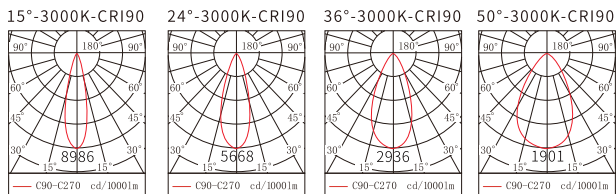

LUMINAIRE

DIMENSIONS IN MM

ENIGMA SQUARE 75

Size : 82mm Ø x 93mm or 114mm
Cut-out : 75mm x 75mm
Power : 15W or 20W
Luminous Flux : 1650 lm or 2100 lm
CCT : 2700K | 3000K | 4000K.
CRI : >90.
Beam Degree : 15° | 24° | 36° | 50°

 75mm x 75mm

ENIGMA SQUARE TRIMLESS 75

Size : 98mm Ø x 93mm or 114mm
Cut-out : 75mm x 75mm
Power : 15W or 20W
Luminous Flux : 1650 lm or 2100 lm
CCT : 2700K | 3000K | 4000K.
CRI : >90.
Beam Degree : 15° | 24° | 36° | 50°

 75mm x 75mm

LUMINAIRE

DIMENSIONS IN MM

ENIGMA CLUSTER 75

Size : 86mm x 158mm x 96 or 114mm
Cut-out : 75mm x 148mm
Power : 15W or 20W (per module)
Luminous Flux : 1650 lm or 2100 lm
CCT : 2700K | 3000K | 4000K.
CRI : >90.
Beam Degree : 15° | 24° | 36° | 50°

 75mm x 148mm

ENIGMA CLUSTER TRIMLESS 75

Size : 72mm x 145mm x 93 or 114mm
Cut-out : 73mm x 150mm
Power : 15W or 20W (per module)
Luminous Flux : 1650 lm or 2100 lm
CCT : 2700K | 3000K | 4000K.
CRI : >90.
Beam Degree : 15° | 24° | 36° | 50°