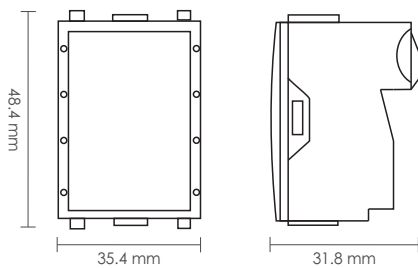

**EXPANDABLE** - Yes. Dependant on DALI power supply

**IP RATING** - IP30

**DEVICE CONSUMPTION** - 10mA

**OPERATING TEMPERATURE** - 0 - 40°C

**AVAILABLE IN** - Black, White

**FACE PLATE** - Plastic - White, Black. Steel - Black, Bronze, White, Brass

## DIMENSIONS IN MM